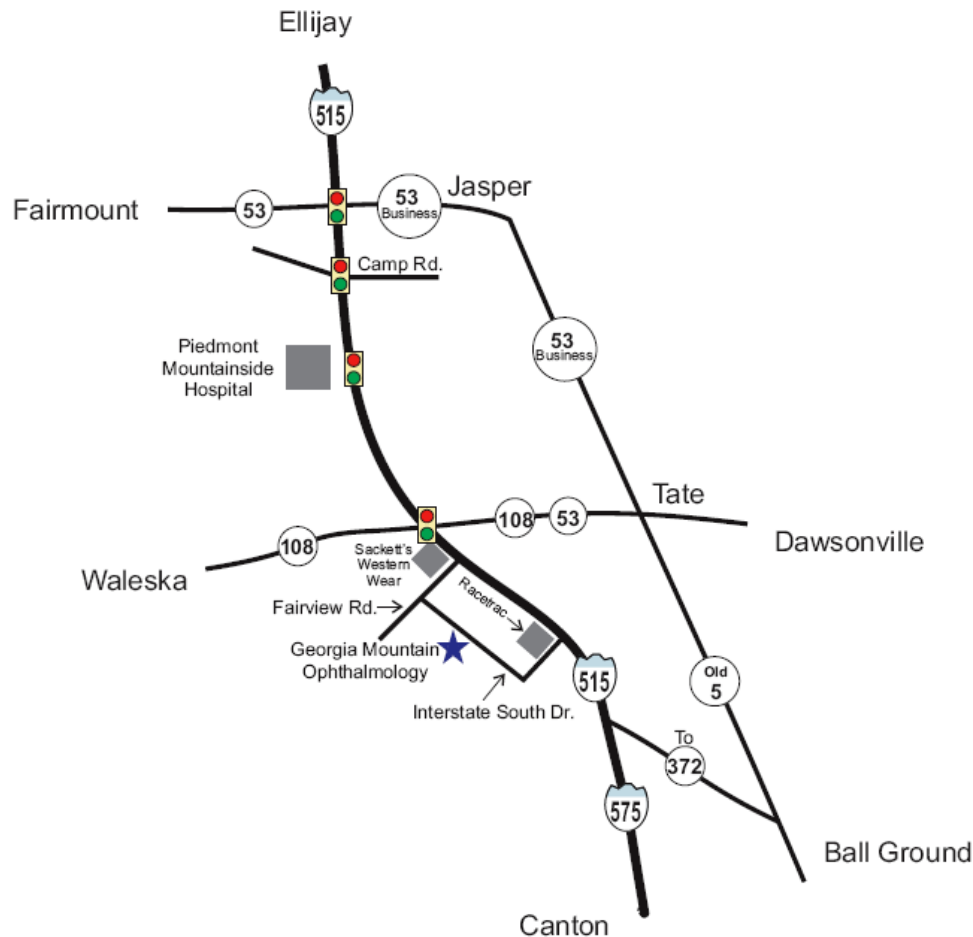

Directions to Georgia Mountain Ophthalmology

From Jasper:

Hwy. 515 South, go through the traffic light at Piedmont Mountainside Hospital, continue south on Hwy. 515 for approximately 3 miles, go through the traffic light at Hwy. 108 then take the first right onto Fairview Rd. (just past Sackett's Western Wear). Take the first left onto Interstate South Drive. We are located on the second floor in the second building on the right.

From Ellijay:

Hwy. 515 South through Jasper. Continue south on Hwy. 515. Go through the traffic light at Piedmont Mountainside Hospital and continue south on Hwy. 515 for approximately 3 miles, go through the traffic light at Hwy. 108 then take the first right onto Fairview Rd. (just past Sackett's Western Wear). Take the first left onto Interstate South Drive. We are located on the second floor in the second building on the right.

From Canton:

Hwy. 575 North. After Hwy. 575 becomes Hwy. 515 continue north approximately 1.75 miles then turn left at Racetrac Gas Station, turn right at the dead-end onto Interstate South Drive. We are located on the second floor in the first building on the left.

From Dawsonville:

Hwy. 53 West, continue straight on Hwy. 53 West at the 4-way stop in Tate. Turn left (south) onto Hwy. 515, take the first right onto Fairview Rd. (just past Sackett's Western Wear). Take the first left onto Interstate South Drive. We are located on the second floor in the second building on the right.

From Calhoun:

Hwy. 53 East, turn right (south) onto Hwy. 515. Going south on Hwy. 515 go through the traffic light at Piedmont Mountainside Hospital and continue south on Hwy. 515 for approximately 3 miles, go through the traffic light at Hwy. 108 then take the first right onto Fairview Rd. (just past Sackett's Western Wear). Take the first left onto Interstate South Drive. We are located on the second floor in the second building on the right.