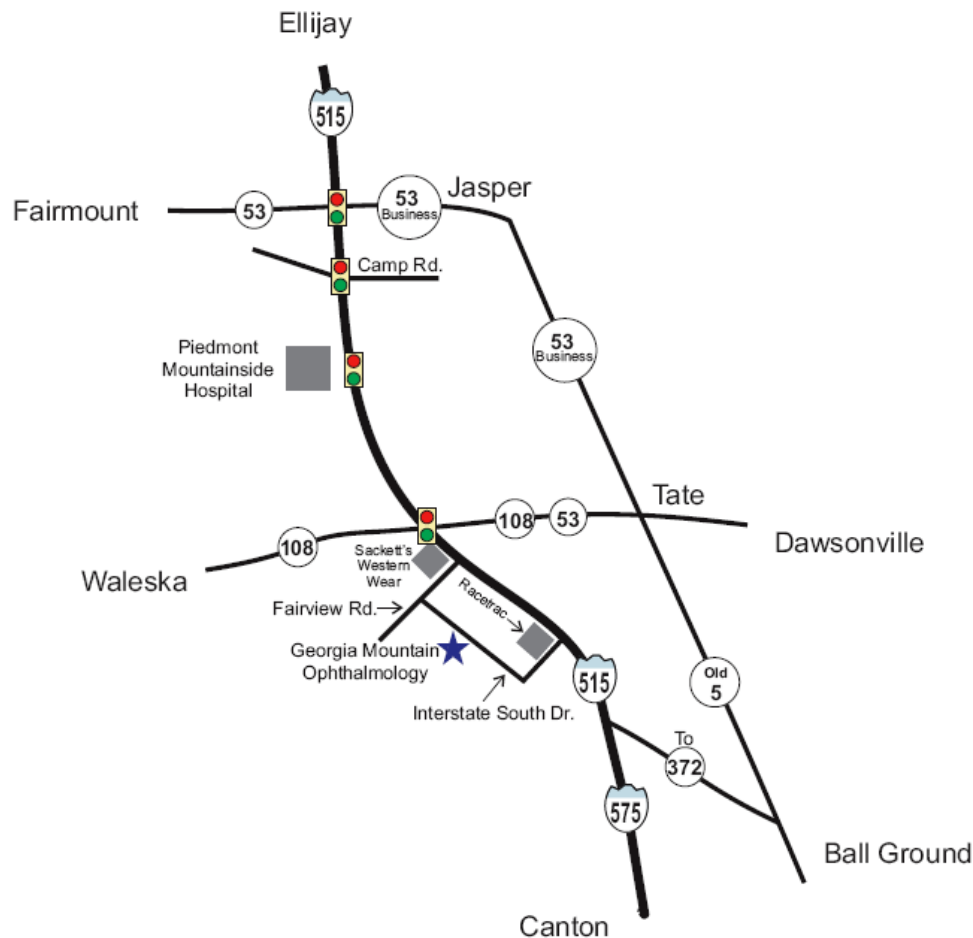

Directions to Georgia Mountain Ophthalmology

From Jasper:

Hwy. 515 South, go through the traffic light at Piedmont Mountainside Hospital, continue south on Hwy. 515 for approximately 3 miles, go through the traffic light at Hwy. 108 then take the first right onto Fairview Rd. (just past Sackett's Western Wear). Take the first left onto Interstate South Drive. We are located on the second floor in the second building on the right.

From Ellijay:

Hwy. 515 South through Jasper. Continue south on Hwy. 515. Go through the traffic light at Piedmont Mountainside Hospital and continue south on Hwy. 515 for approximately 3 miles, go through the traffic light at Hwy. 108 then take the first right onto Fairview Rd. (just past Sackett's Western Wear). Take the first left onto Interstate South Drive. We are located on the second floor in the second building on the right.

From Canton:

Hwy. 575 North. After Hwy. 575 becomes Hwy. 515 continue north approximately 1.75 miles then turn left at Racetrac Gas Station, turn right at the dead-end onto Interstate South Drive. We are located on the second floor in the first building on the left.

From Dawsonville:

Hwy. 53 West, continue straight on Hwy. 53 West at the 4-way stop in Tate. Turn left (south) onto Hwy. 515, take the first right onto Fairview Rd. (just past Sackett's Western Wear). Take the first left onto Interstate South Drive. We are located on the second floor in the second building on the right.

From Calhoun:

Hwy. 53 East, turn right (south) onto Hwy. 515. Going south on Hwy. 515 go through the traffic light at Piedmont Mountainside Hospital and continue south on Hwy. 515 for approximately 3 miles, go through the traffic light at Hwy. 108 then take the first right onto Fairview Rd. (just past Sackett's Western Wear). Take the first left onto Interstate South Drive. We are located on the second floor in the second building on the right.